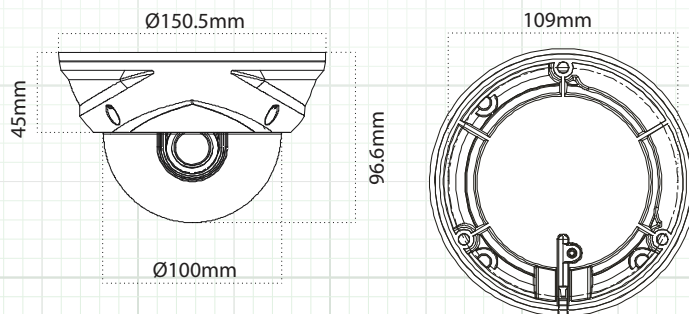

700 Line Weatherproof Tamper Resistant Dome Camera TDN, WDR, DNR, OSD, 2.8~12mm AI Lens

DTW212H960

DTW212H960
Shown with White Paintable
Snap-on Cover (included)

Dimensions

SPECIFICATION

DTW212H960

Image Sensor	960H 1/3" Color Sony Super HAD II CCD
Effective Picture Elements	976 (H) x 494 (V)
Resolution	700 TV Lines Color / 800 TV Lines B/W
OSD (On-screen Display)	Yes (Built-in)
D-WDR (Wide Dynamic Range)	ON / OFF (0 ~ 15)
DNR (Digital Noise Reduction)	Smart 3DNR On / Off (1 ~ 200)
Video Output	1.0 Vp-p (Sync. Negative) Termination 75 OHM
Lens Type – True Day/Night	2.8~12mm Varifocal Auto Iris Lens
Sense-up	Yes 1024X Adjustable
IR Cut Filter	Yes Mechanical
Minimum Illumination	0.01Lux / 0.0001 Sense-up
S/N Ratio	52dB or More (AGC Off)
Electronic Shutter	1/60 ~ 1/100,000 sec.
Gain Control	Automatic, Low, Middle, High, Off
Sync System	2:1 Interlaced, Internal
Gamma	$\gamma = 0.45$ typ.
Back Light Compensation	BLC / HSBC (HLC) / DWDR / Off
Day / Night	Auto / Color / BW / External
Mirror	On / Off
Test Illuminance Area	Average Test Illuminance by Front View
White Balance	ATW / Manual / AWB
Power Range	12VDC/24VAC Dual Voltage Power
Power Requirement	Max. 250mA
Reverse Polarity Protection	Yes
Overall Camera Dimensions	5.9" (W) x 3.8" (H)
Weight	Approx. 2.0lb
Operation Temperature	-14°F ~ 122°F
Weatherproof Rating	IP68

FEATURES

- ◆ Sony 960H Chip / 700 Line Resolution
- ◆ 3-Axis Wall or Ceiling Mountable
- ◆ Tamper Resistant / IP68 Weatherproof
- ◆ Digital Wide Dynamic Range
- ◆ True Day/Night Mechanical IR Cut Filter
- ◆ White Paintable Snap-on Cover Included
- ◆ Sense-up 1024X
- ◆ 12VDC/24VAC Dual Voltage Power
- ◆ OSD Control of All Major Functions
- ◆ Digital Noise Reduction
- ◆ Video Test Output & Cable
- ◆ Adjustable Shutter Speed
- ◆ 2.8-12mm Varifocal Auto Iris Lens
- ◆ Manual 360° Horizontal Rotation