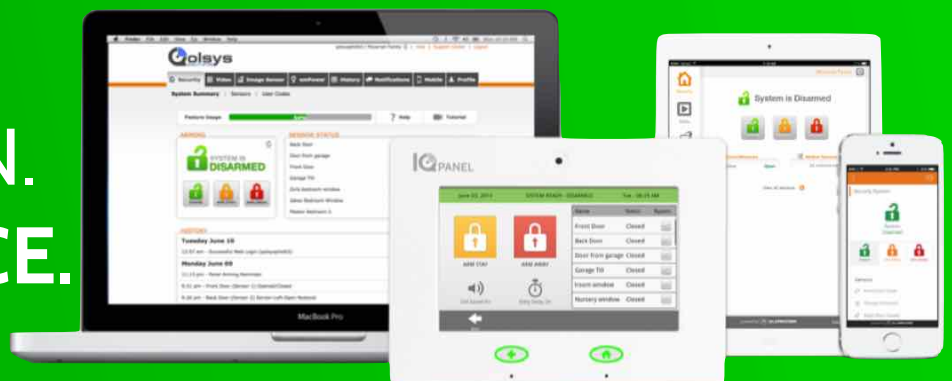

Language Support

Changing the panel's language from english to Spanish or french can be done with a touch

Dual Path Connectivity

Patented dual path connectivity uses both cellular and Wi-Fi simultaneously

Panel Camera

Built in camera shows you who disarmed the panel and captures an image of alarm events

Up to 5 Image Sensors

Support up to 5 Image Sensors with full functionality and access from the panel

Custom Text-To Speech

Type a custom sensor name with the on-screen keyboard and the panel will "speak" it

ONE APP.
ONE SOLUTION.
ONE EXPERIENCE.

A FULL LINE OF SECURITY & SMARTHOME SENSORS & DEVICES

	 <p>7" All-In-One Touchscreen with Built-in Camera QS9004-840-00-00 (CDMA) QS9014-840-00-02 (AT&T) QS9014-124-00-04 (Rogers) QS9014-484-00-06 (Telefonica)</p>	  <p>Secondary Tablet for the IQ Panel QW9100-840-00</p>
---	---	---