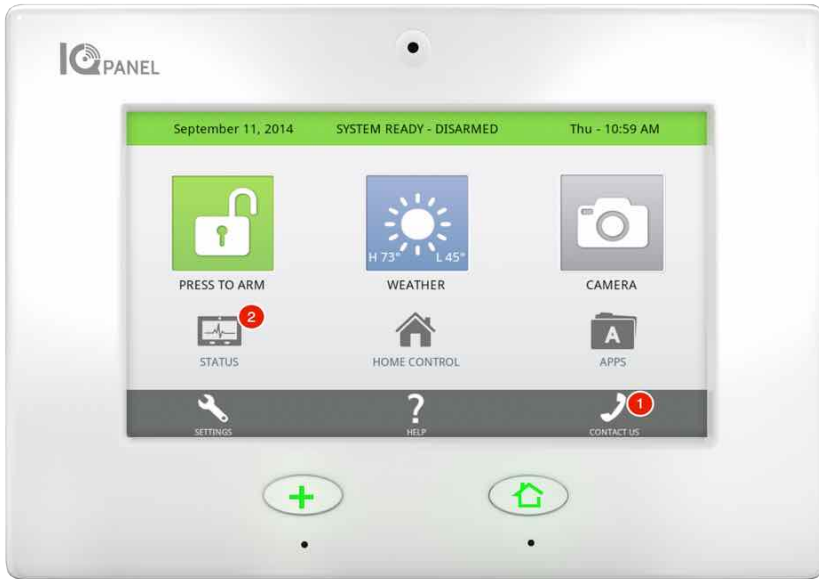

ALL IN ONE. ALWAYS CONNECTED.

Redefining "All-in-One."

Everything you need in a single device, the IQ Panel includes a 7" touchscreen, panel camera, six wireless radios, dual speakers, an SD card slot, and intuitive applications that make it the most powerful security and home control platform you've ever experienced.

7" Touchscreen

The brilliant 7" display will look amazing on the wall of your customer's home

Automatic Updates

Get updates automatically and new features as they are released

Built-in Wireless Radios

Wi-Fi, Cellular, Security R/F, Z-Wave, & Image Sensor radios are included, no external antenna needed

Language Support

Changing the panel's language from english to Spanish or french can be done with a touch

Dual Path Connectivity

Patented dual path connectivity uses both cellular and Wi-Fi simultaneously

Panel Camera

Built in camera shows you who disarmed the panel and captures an image of alarm events

Up to 5 Image Sensors

Support up to 5 Image Sensors with full functionality and access from the panel

Custom Text-To Speech